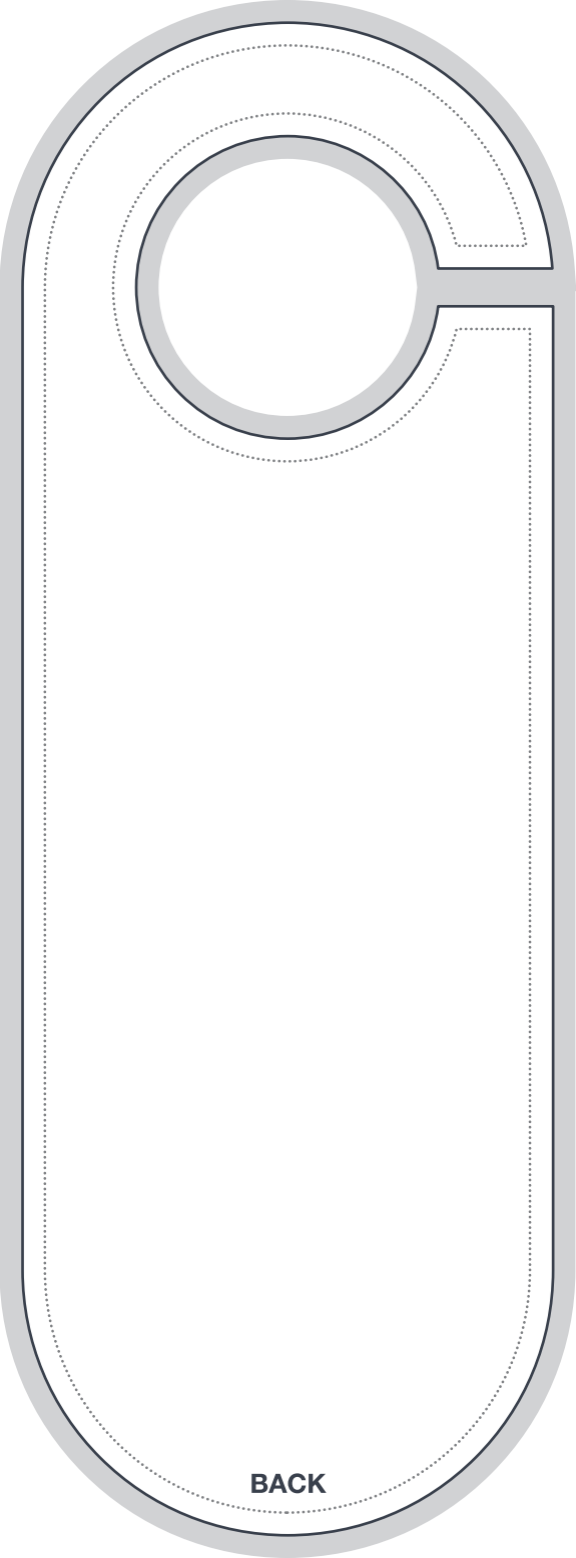

Round Door Hanger Double Sided

70mm x 200mm finished size
76mm x 206mm with bleed

-  **BLEED AREA:** This area will be removed. Extend any colour or images into this 3mm bleed area.
-  **TRIM LINE:** Finished print size and shape.
-  **SAFE AREA:** All text and essential images (e.g. logos) should be kept within this area.

FRONT

BACK